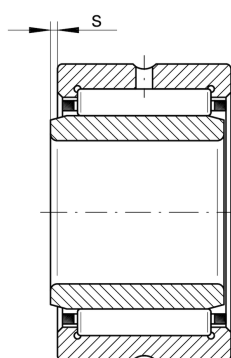

**NKI55/25-TV-XL**

Needle roller bearing

Schaeffler ID:
0507624510000

Needle roller bearings NKI, light series

X-life

Technical information

**Main Dimensions & Performance Data**

d	55 mm	Bore diameter
D	72 mm	Outside diameter
B	25 mm	Width
C_r	53,000 N	Basic dynamic load rating, radial
C_{0r}	103,000 N	Basic static load rating, radial
C_{ur}	17,800 N	Fatigue load limit, radial
n_G	7,700 1/min	Limiting speed
n_{gr}	4,400 1/min	Reference speed
	254.9 g	Weight

Dimensions

F	60 mm	Raceway diameter inner ring
r_{min}	0.6 mm	Minimum chamfer dimension
s	1.5 mm	Axial displacement

Temperature range

T_{min}	-20 °C	Operating temperature min.
T_{max}	120 °C	Operating temperature max.