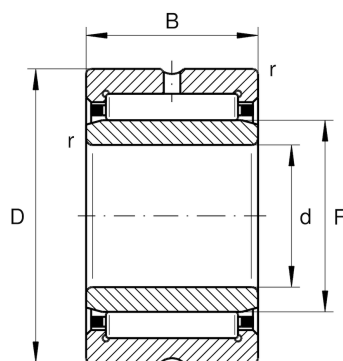

**NKI55/25-TV-XL**

Needle roller bearing

Schaeffler ID:
0507624510000

Needle roller bearings NKI, light series

X-life

Technical information

**Main Dimensions & Performance Data**

d	55 mm	Bore diameter
D	72 mm	Outside diameter
B	25 mm	Width
C_r	53,000 N	Basic dynamic load rating, radial
C_{0r}	103,000 N	Basic static load rating, radial
C_{ur}	17,800 N	Fatigue load limit, radial
n_G	7,700 1/min	Limiting speed
n_{gr}	4,400 1/min	Reference speed
	254.9 g	Weight

Dimensions

F	60 mm	Raceway diameter inner ring
r_{min}	0.6 mm	Minimum chamfer dimension
s	1.5 mm	Axial displacement

Temperature range

T_{min}	-20 °C	Operating temperature min.
T_{max}	120 °C	Operating temperature max.